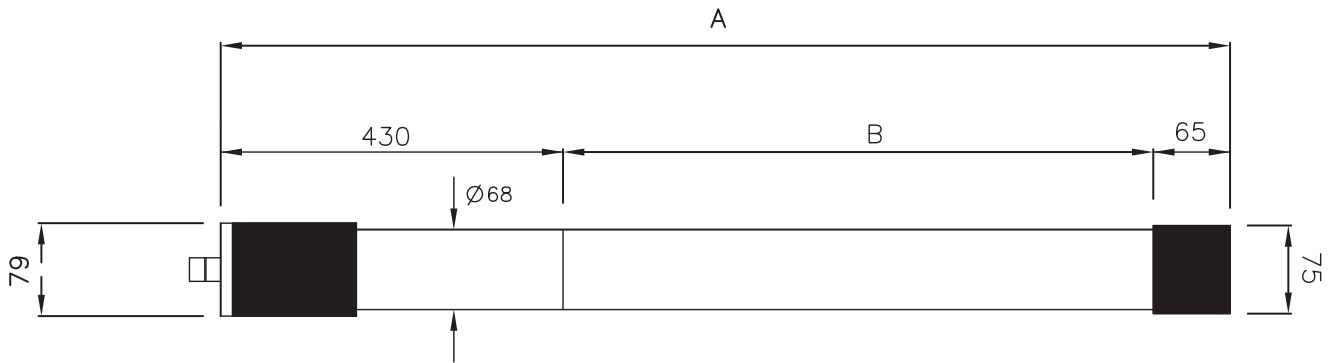

Std. Cat No.	Wattage	Lumen	Voltage	Current	Weight
TEME/136/CF/230	36	2900	230	0.17	3.3kg
TEME/136/CF/110	36	2900	110	0.35	3.3kg
TEME/136/CF/42	36	2900	42	0.8	3.3kg
TEME/136/CF/24	36	2900	24	1.7	3.3kg
TEME/136/CF/12	36	2900	12	2.7	3.3kg
TEME/155/CF/230	55	4800	230	0.28	3.6kg
TEME/155/CF/110	55	4800	110	0.45	3.6kg
TEME/155/CF/42	55	4800	42	1.2	3.6kg
TEME/155/CF/24	55	4800	24	2.2	3.6kg

MODEL	A	B
55 WATT	980	500
36 WATT	855	375

Accessories (Should be ordered separately)

Catalogue Order Code

Cable (ordered per metre)

E0414-0001

Wall mounting bracket assembly

STEMP-0001