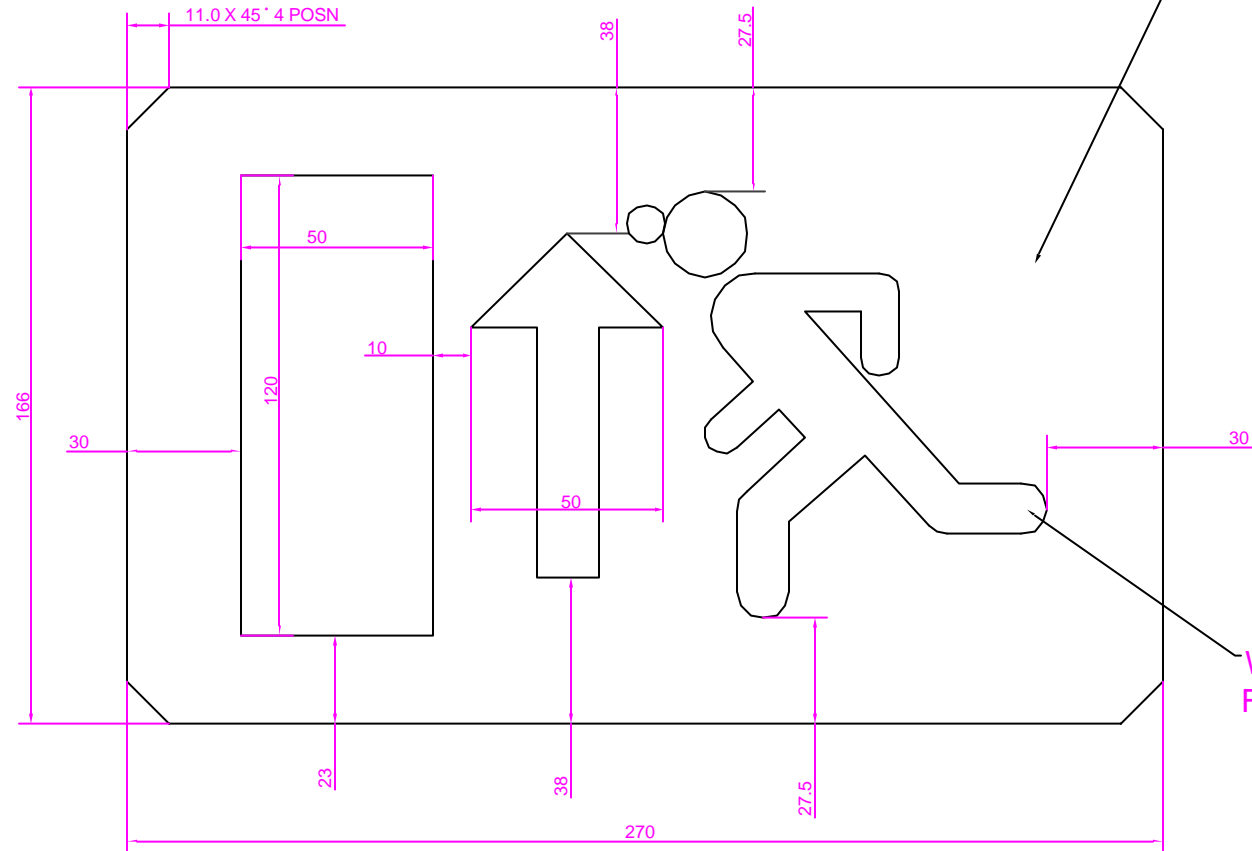

REMOVE ALL BURRS & SHARP EDGES

IF IN DOUBT ASK !

3rd ANGLE PROJECTION

'UP' EXIT SIGN

GREEN SURFACE

WHITE TO FORM GRAPHICS

'DOWN' EXIT SIGN

CIRCULAR PROFILE CUT

'RIGHT' EXIT SIGN

'LEFT' EXIT SIGN

MATERIAL - VINYL SELF ADHESIVE

COLOURS TO COMPLY WITH ISO 16069
SCALE 1:1

REF No	MOD BY	CHANGE	ISSUE	DATE

Chalmit Lighting

Chalmit Lighting
388 Hillington Road,
Glasgow G52 4BL
Scotland
Tel:0141 882 5555 Fax:0141 883 3704

MATERIAL	PVC	TOLERANCE	
FINISH	Self	SURFACE ROUGHNESS	
DIMS. IN	MM	SCALE	-

TITLE	NEXLED EXIT SIGN
DRAWING NUMBER/SHEET NUMBER	D6090 01 OF 01