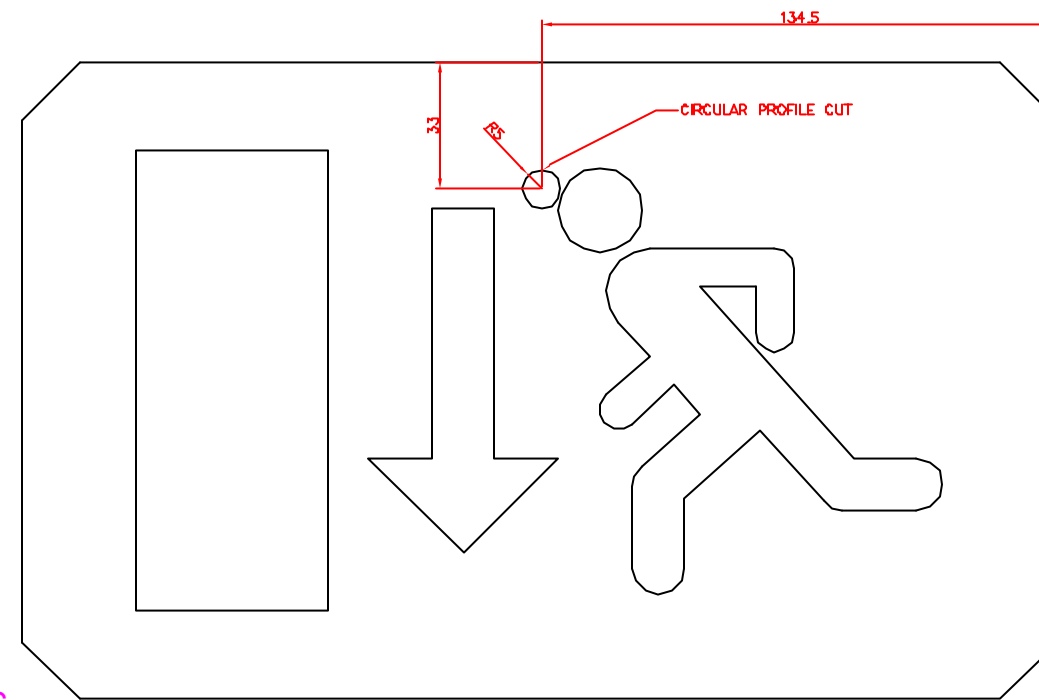

REMOVE ALL BURRS & SHARP EDGES

IF IN DOUBT ASK !

3rd ANGLE PROJECTION

'UP' EXIT SIGN

GREEN SURFACE

WHITE TO FORM GRAPHICS

'DOWN' EXIT SIGN

CIRCULAR PROFILE CUT

'RIGHT' EXIT SIGN

'LEFT' EXIT SIGN

MATERIAL - VINYL SELF ADHESIVE

COLOURS TO COMPLY WITH ISO 16069
SCALE 1:1

REF No	MOD BY	CHANGE	ISSUE	DATE

Chalmit Lighting

Chalmit Lighting
388 Hillington Road,
Glasgow G52 4BL
Scotland
Tel:0141 882 5555 Fax:0141 883 3704

MATERIAL	PVC	TOLERANCE	
FINISH	Self	SURFACE ROUGHNESS	
DIMS. IN	MM	SCALE	-

TITLE	NEXLED EXIT SIGN
DRAWING NUMBER/SHEET NUMBER	D6090 01 OF 01